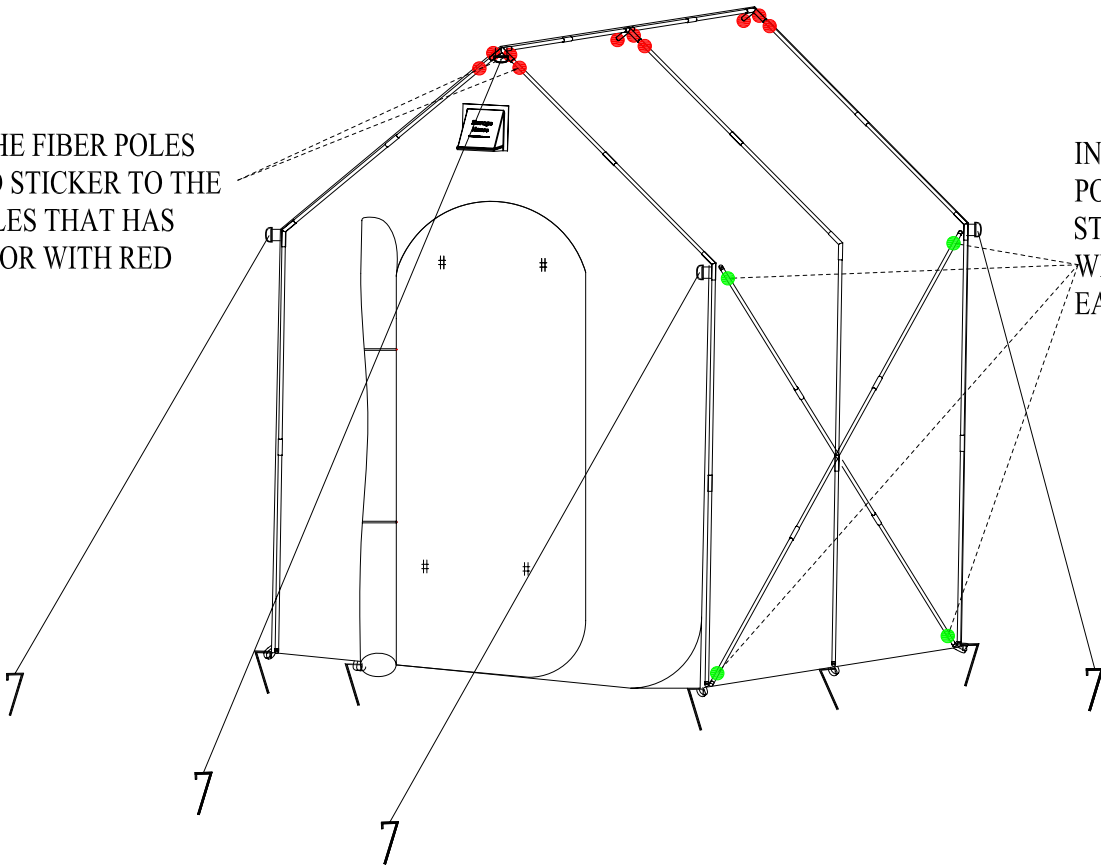

STORAGE HOUSE L: FIBER POLE AND TIE DOWN DIAGRAM

INSERT THE FIBER POLES WITH RED STICKER TO THE FIBER POLES THAT HAS CONNECTOR WITH RED STICKERS

INSERT THE FIBER POLES WITH GREEN STICKERS TO THE GRAY WEBBING POCKETS ON EACH OF THE 2 SIDES

INSERT THE FIBER POLES WITH GREEN STICKERS TO THE GRAY WEBBING POCKETS ON EACH OF THE 2 SIDES

INSERT THE FIBER POLES WITH GREEN STICKERS TO THE GRAY WEBBING POCKETS ON EACH OF THE 2 SIDES