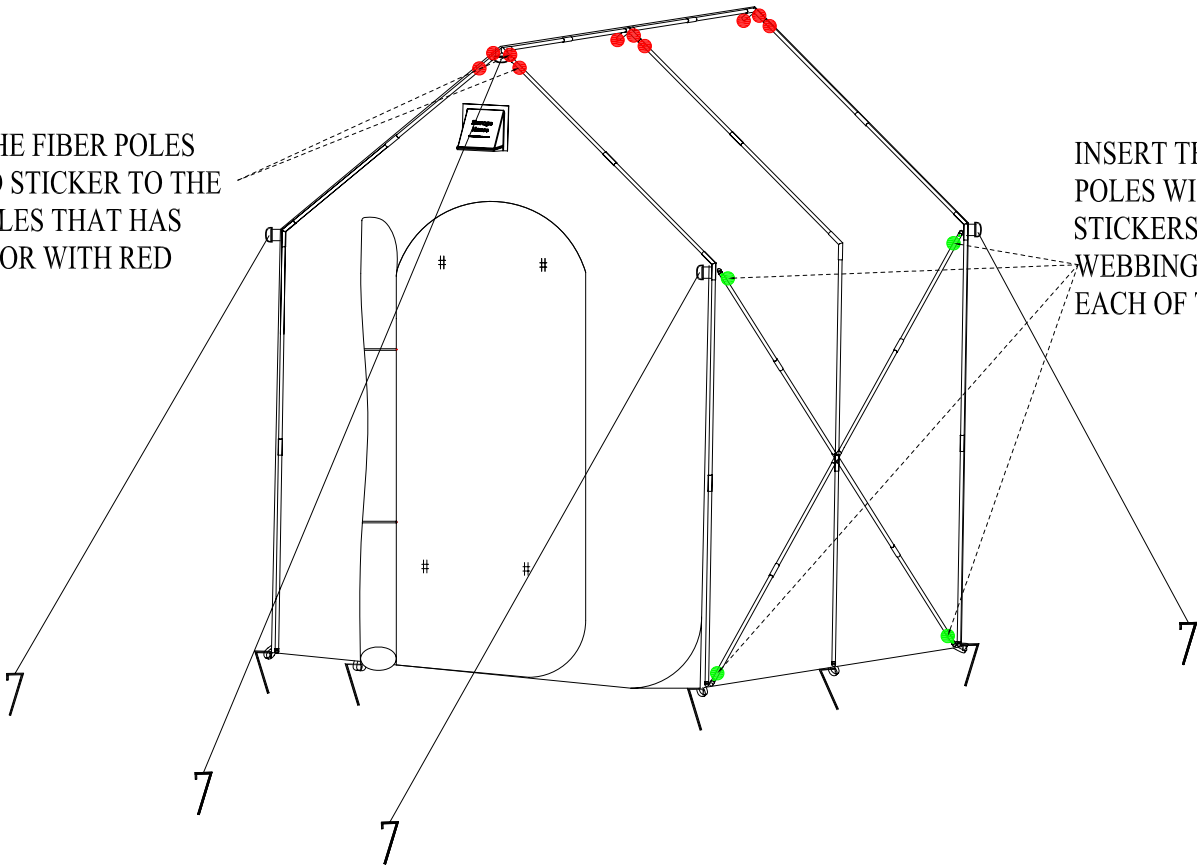

STORAGE HOUSE XL: FIBER POLE AND TIE DOWN DIAGRAM

INSERT THE FIBER POLES WITH RED STICKER TO THE FIBER POLES THAT HAS CONNECTOR WITH RED STICKERS

INSERT THE FIBER POLES WITH GREEN STICKERS TO THE GRAY WEBBING POCKETS ON EACH OF THE 2 SIDES

INSERT THE FIBER POLES WITH GREEN STICKERS TO THE GRAY WEBBING POCKETS ON EACH OF THE 2 SIDES

INSERT THE FIBER POLES WITH GREEN STICKERS TO THE GRAY WEBBING POCKETS ON EACH OF THE 2 SIDES