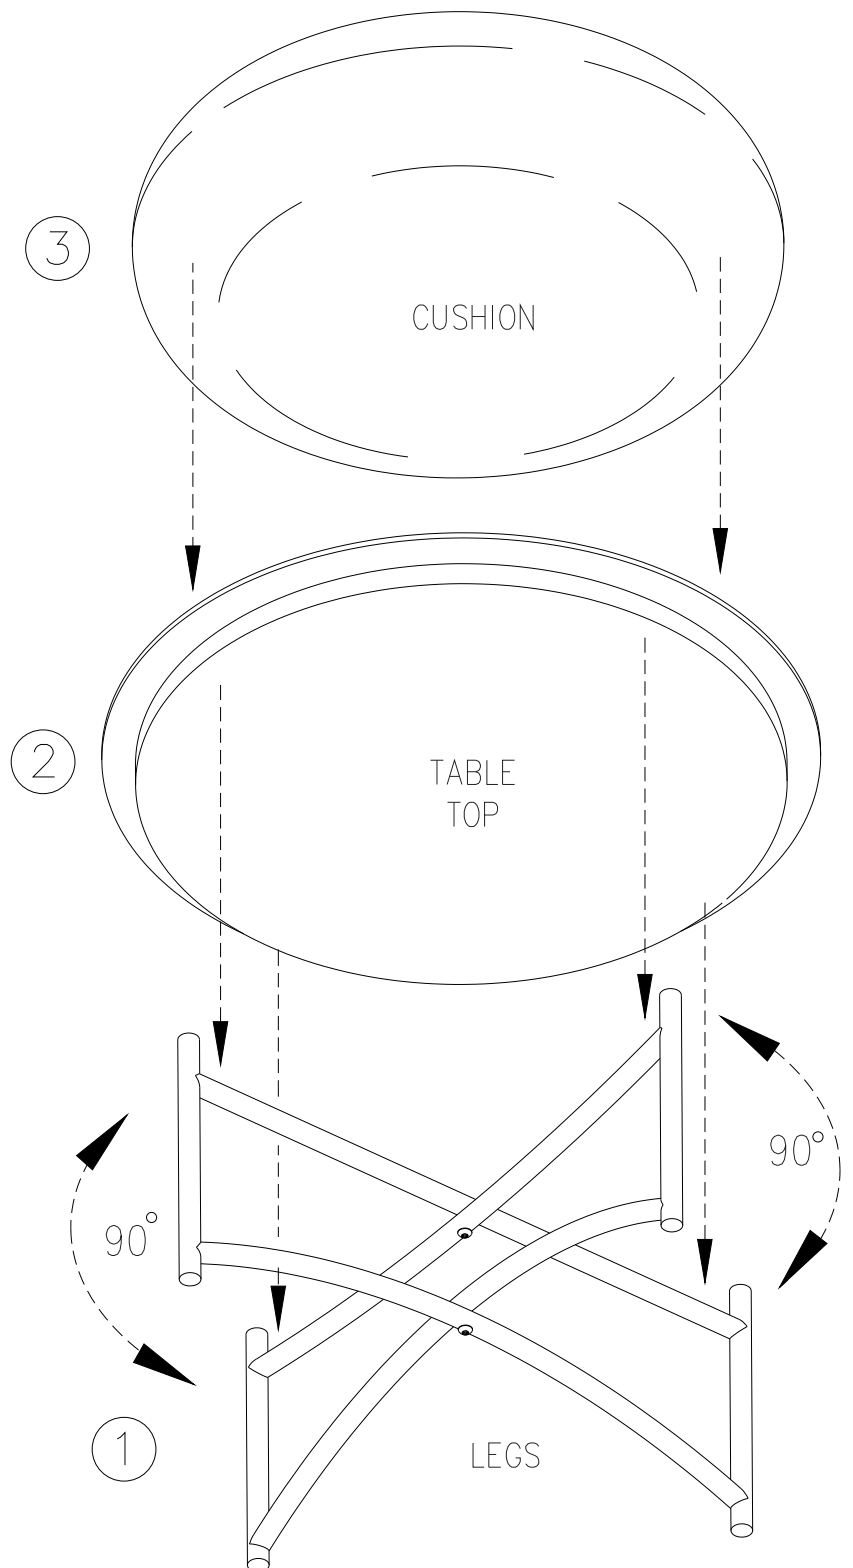

FlowerHouse

www.flowerhouses.com (810) 686-8252