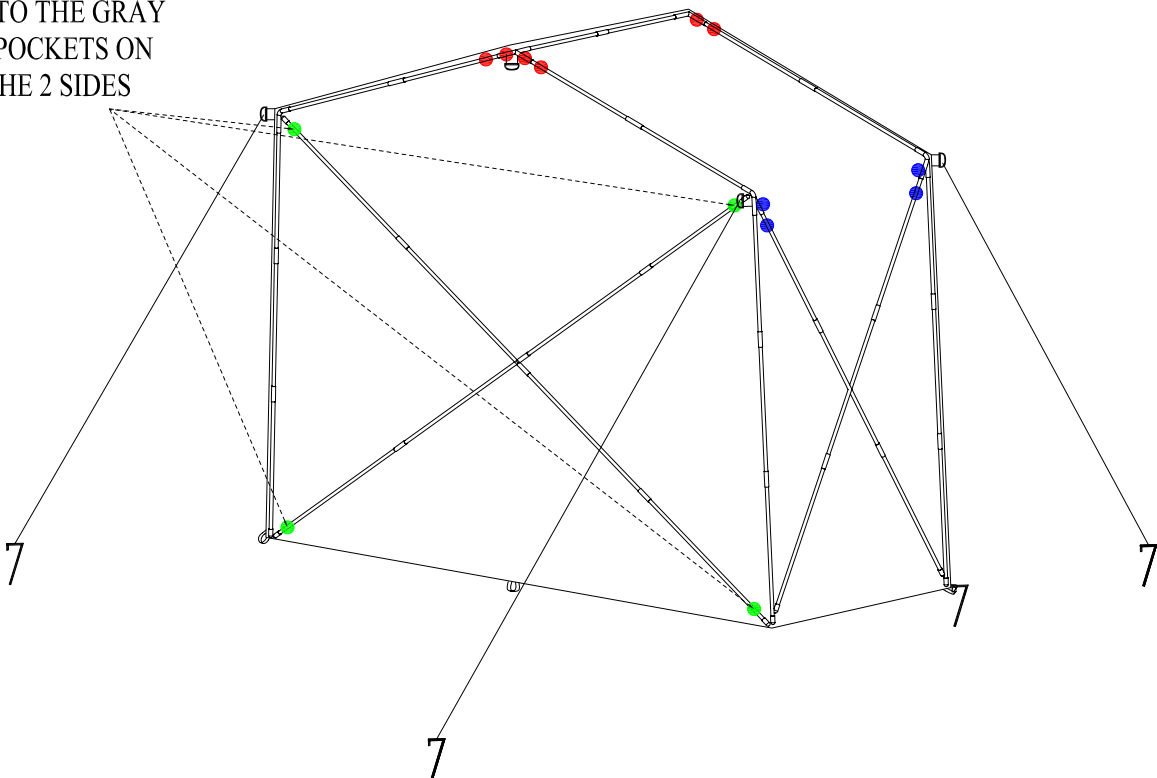

STORAGE HOUSE SHTH562: FIBER POLE AND TIE DOWN DIAGRAM

INSERT THE FIBER POLES WITH RED STICKER TO THE FIBER POLES THAT HAS CONNECTOR WITH RED STICKERS

INSERT THE FIBER POLES WITH BLUE STICKER TO THE FIBER POLES THAT HAS CONNECTOR WITH BLUE STICKERS

INSERT THE FIBER POLES WITH GREEN STICKERS TO THE GRAY WEBBING POCKETS ON EACH OF THE 2 SIDES

INSERT THE FIBER POLES WITH GREEN STICKERS TO THE GRAY WEBBING POCKETS ON EACH OF THE 2 SIDES