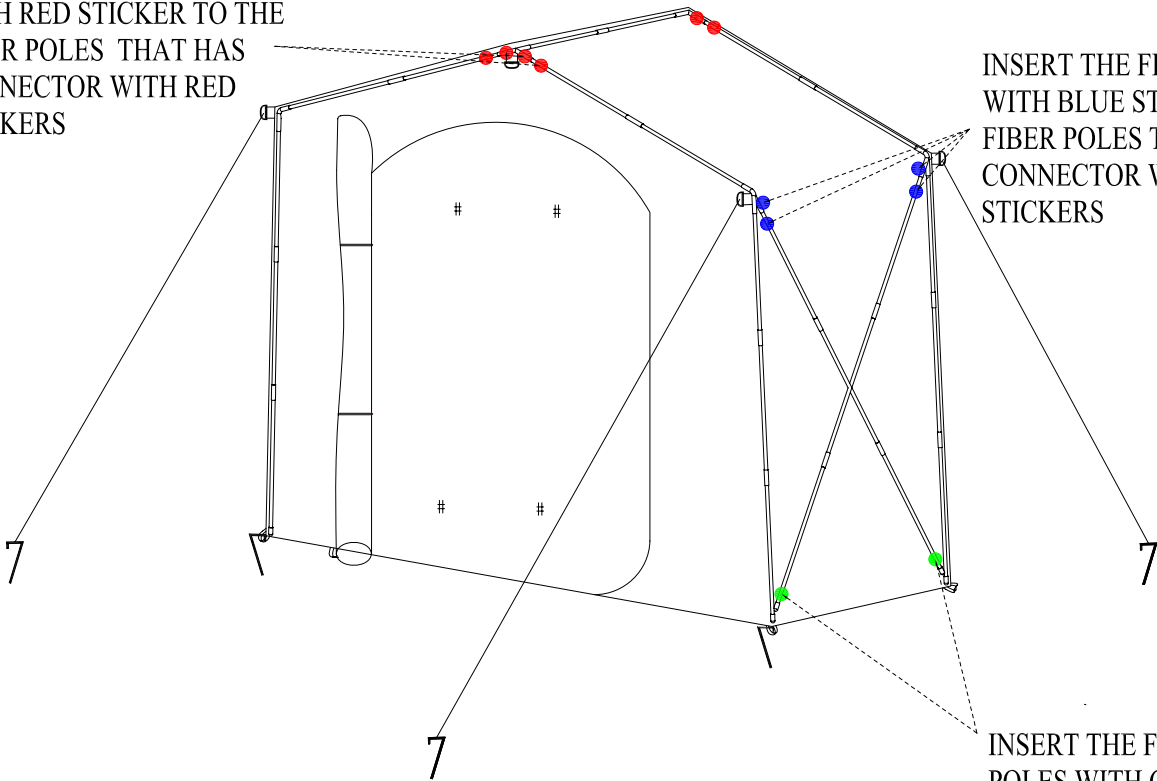

STORAGE HOUSE SHTH562: FIBER POLE AND TIE DOWN DIAGRAM

INSERT THE FIBER POLES WITH RED STICKER TO THE FIBER POLES THAT HAS CONNECTOR WITH RED STICKERS

INSERT THE FIBER POLES WITH BLUE STICKER TO THE FIBER POLES THAT HAS CONNECTOR WITH BLUE STICKERS

INSERT THE FIBER POLES WITH GREEN STICKERS TO THE GRAY WEBBING POCKETS ON EACH OF THE 2 SIDES

INSERT THE FIBER POLES WITH GREEN STICKERS TO THE GRAY WEBBING POCKETS ON EACH OF THE 2 SIDES